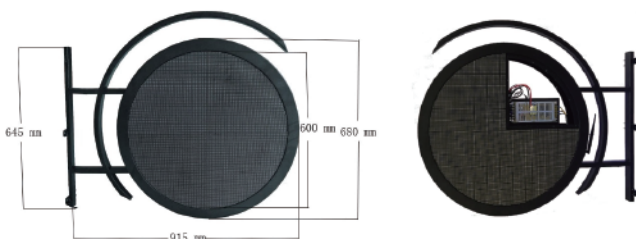

Easy to Install & Maintain

- › Smart bracket design
- › Front access
- › Less than 20 kg